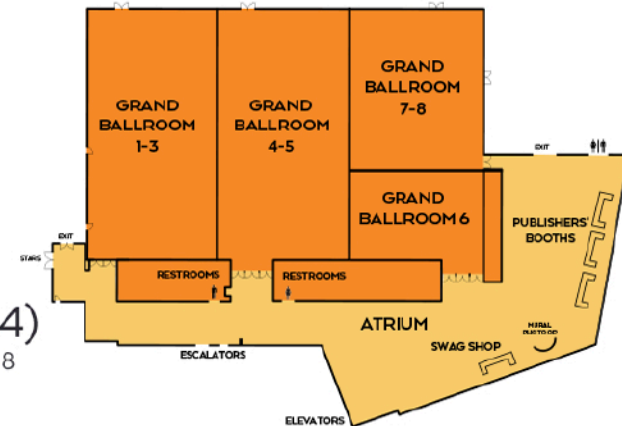

LEVEL FOUR (L4)

GRAND BALLROOMS (GB) 1-8
PUBLISHERS' BOOTHS
SWAG SHOP