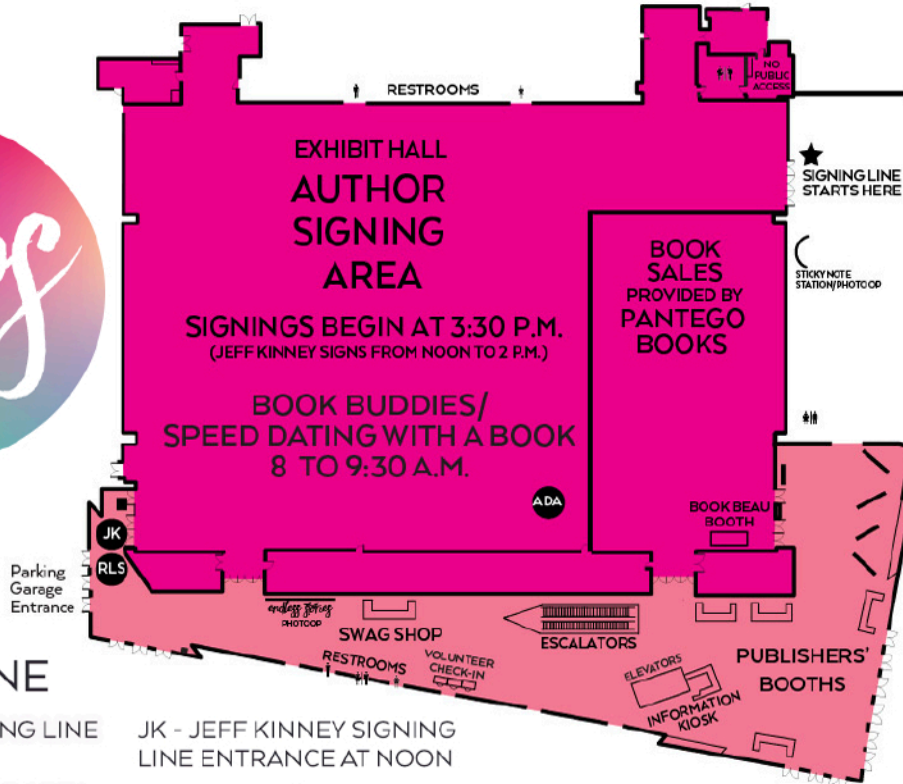

nttbf 2024 schedule overview

8 to 9:30 A.M.
BOOK BUDDIES
First-come, first-served. Grades 6-8.

9 A.M.
MIDDLE GRADE KEYNOTE
with Tui T. Sutherland
First-come, first-seated.

10 A.M. to 2 P.M.
PANEL DISCUSSIONS
Panels take place with select Middle Grade authors every hour, on the hour.

LEVEL 1
Exhibit Hall

LEVEL 4
Grand Ballrooms 1-3

10 A.M. to 3 P.M.
SENSORY ROOM
Take a break with calming activities.

NOON to 2 P.M.
JEFF KINNEY SIGNING
See map for Jeff Kinney's signing line entrance.

3 P.M.
MIDDLE GRADE ENDNOTE
with Jeff Kinney
First-come, first-seated.

LEVEL 3
Meeting Room 3

LEVEL 1
Exhibit Hall

LEVEL 4
Grand Ballrooms 1-3

3:30 P.M.
AUTHOR SIGNINGS
See map for R.L. Stine and ADA signing line entrances.

5 P.M.
FESTIVAL END

VISIT SPONSORING PUBLISHERS' BOOTHS FOR INFORMATION REGARDING EVENTS, BOOK PROMOTIONS AND GIVEAWAYS

LEVEL 1
Exhibit Hall

LEVEL 1
Exhibit Hall

LEVEL THREE (L3)

JUNIOR BALLROOMS (JB) A-D
MEETING ROOMS (MR) 1-3, 7-9
SENSORY ROOM, 10 A.M. TO 3 P.M.

LEVEL ONE

ADA - ADA SIGNING LINE ENTRANCE
AUTHOR SIGNING AREA
BOOK BEAU BOOTH
BOOK BUDDIES
BOOK SALES provided by PANTEGO BOOKS

JK - JEFF KINNEY SIGNING LINE ENTRANCE AT NOON
PUBLISHERS' BOOTHS
RLS - R.L. STINE SIGNING LINE ENTRANCE AT 3:30 P.M.
STICKY NOTE STATION/PHOTO OP
SWAG SHOP