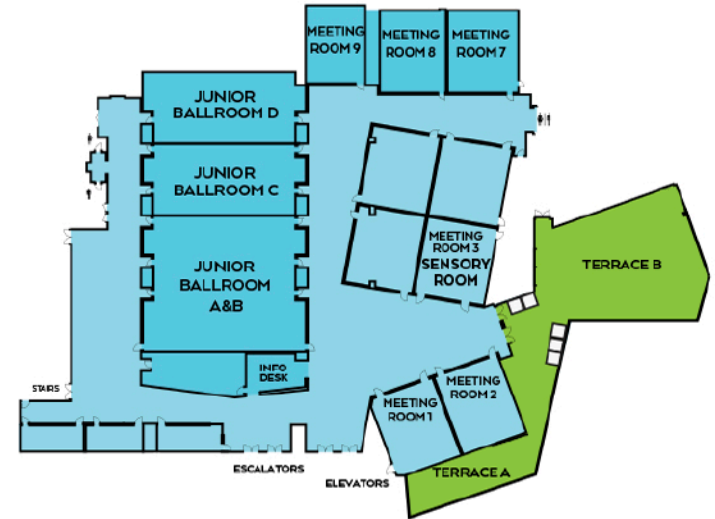

LEVEL FOUR (L4)

GRAND BALLROOMS (GB) 1-8
PUBLISHERS' BOOTHS
SWAG SHOP